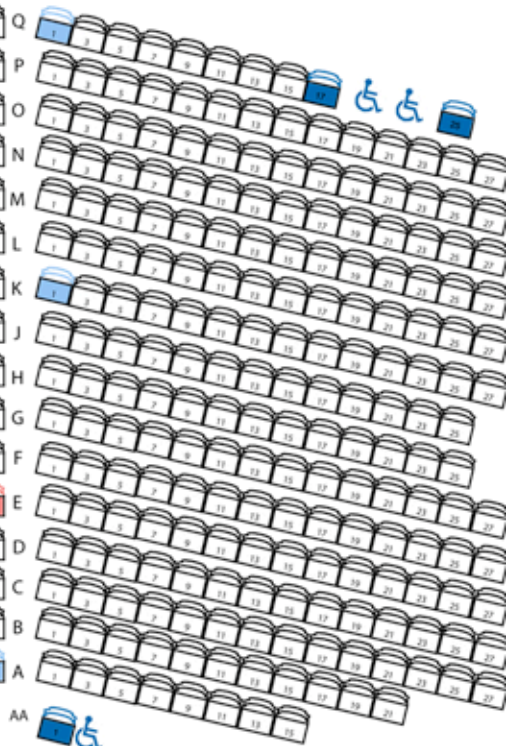

Balcony Seating

Right
Even

Center
Consecutive

Left
Odd

Orchestra Seating Capacity: 629
Total Capacity
including Balcony: 1043

Orchestra Seating

Right
Even

Center
Consecutive

Left
Odd

- House Seats
- Adjustable Handicap Arm
- Wheelchair Companion Seat
- Wheelchair Accessible Seating

Stage