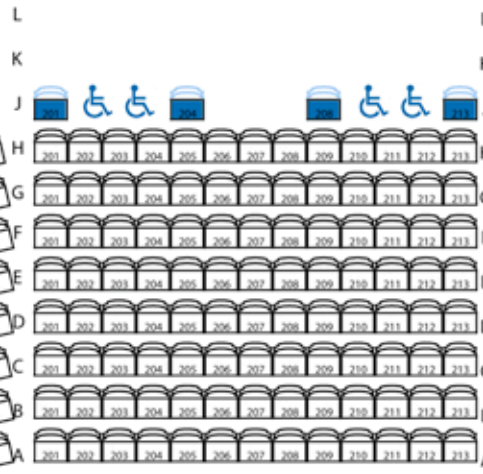

Balcony Seating

Right
Even

Center
Consecutive

Left
Odd

Orchestra Seating Capacity: 629
Total Capacity
including Balcony: 1043

Orchestra Seating

Right
Even

Center
Consecutive

Left
Odd

- House Seats
- Adjustable Handicap Arm
- Wheelchair Companion Seat
- Wheelchair Accessible Seating

Stage