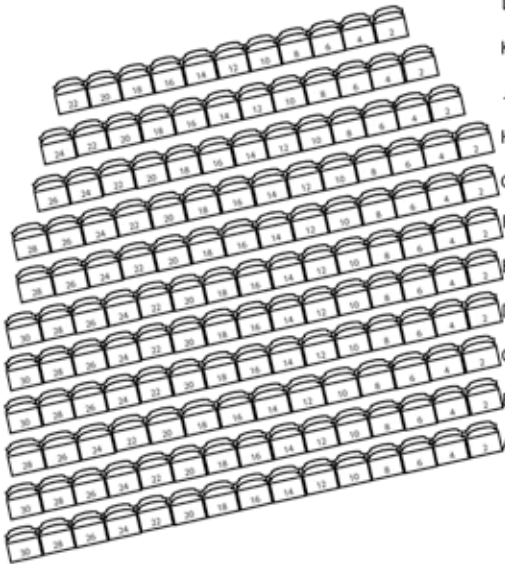

Balcony Seating

Right
Even

Center
Consecutive

Left
Odd

Orchestra Seating Capacity: 629
Total Capacity
including Balcony: 1043

Orchestra Seating

Right
Even

Center
Consecutive

Left
Odd

- House Seats
- Adjustable Handicap Arm
- Wheelchair Companion Seat
- Wheelchair Accessible Seating

Stage