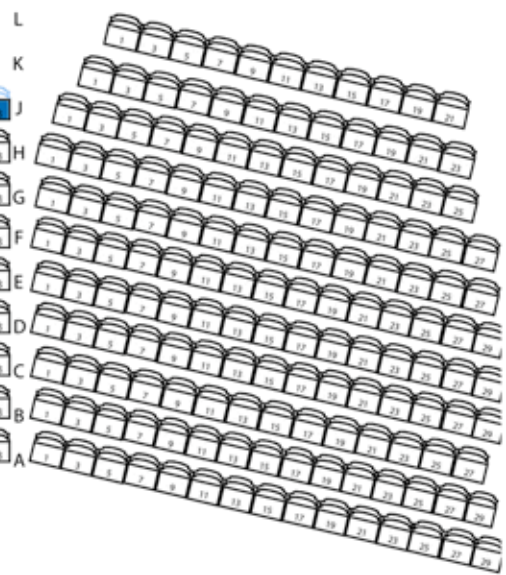

Balcony Seating

Right
Even

Center
Consecutive

Left
Odd

Orchestra Seating Capacity: 629
Total Capacity
including Balcony: 1043

Orchestra Seating

Right
Even

Center
Consecutive

Left
Odd

- House Seats
- Adjustable Handicap Arm
- Wheelchair Companion Seat
- Wheelchair Accessible Seating

Stage