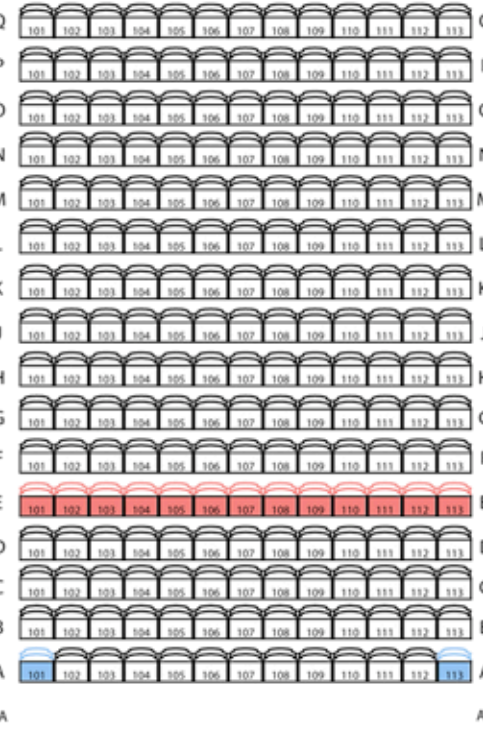

Balcony Seating

Right
Even

Center
Consecutive

Left
Odd

Orchestra Seating Capacity: 629
Total Capacity
including Balcony: 1043

Orchestra Seating

Right
Even

Center
Consecutive

Left
Odd

- House Seats
- Adjustable Handicap Arm
- Wheelchair Companion Seat
- Wheelchair Accessible Seating

Stage