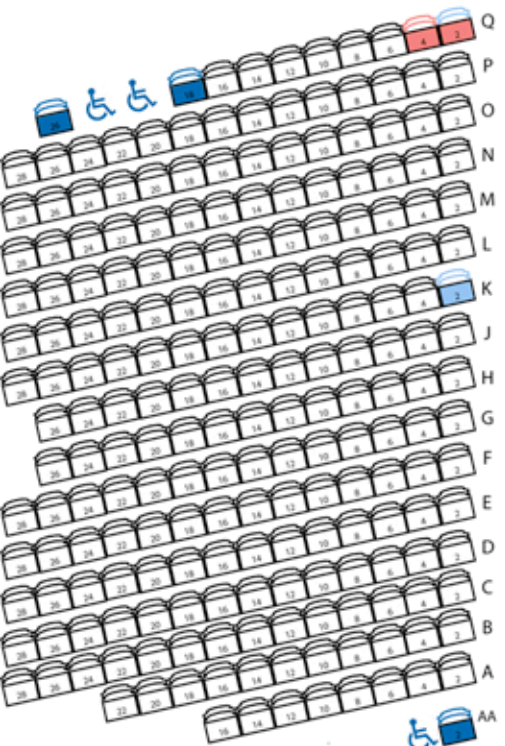

Balcony Seating

Right
Even

Center
Consecutive

Left
Odd

Orchestra Seating Capacity: 629
Total Capacity
including Balcony: 1043

Orchestra Seating

Right
Even

Center
Consecutive

Left
Odd

- House Seats
- Adjustable Handicap Arm
- Wheelchair Companion Seat
- Wheelchair Accessible Seating

Stage